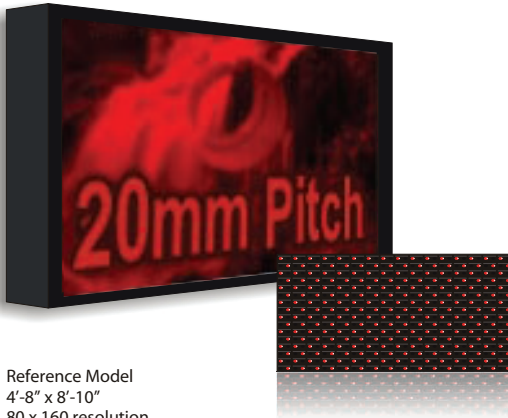

Monochrome LED Display Series

Monochrome LED displays are eye-catching, cost-efficient, on-site advertising tools. These one color displays are easy to program with user friendly software systems, allowing you to be in charge of your own advertising messages. Creating and changing text and graphics is simple, so your messages can change according to your needs. A+ Sign Graphics' LED displays also feature easy to use scheduling software that allows different messages to be displayed at various times of the day. These displays provide immediate and direct advertising to your most important potential customers – those who walk or drive past your front door. Grab their attention and their business with an LED message display!

Reference Model
4'-8" x 8'-10"
80 x 160 resolution

5' x 1' single sided 20mm Mono- Chrome Display

\$1,727

7' x 2' single sided 20mm Mono- Chrome Display

\$3,399

All prices and sizes are approximate

Tri-Color Display Series

Tri-Color displays show amazing text and graphics in Red, Green, and Yellow.

7' x 1' Single Sided Tri-Color 20mm Display

\$2,180

5' x 3' Single Sided 25mm tri-color display

\$4,055

All prices and sizes are approximate

Full Color Display Series

Full color displays can project beautiful video, text, and graphics with 33 million colors.

6' x 2' Single Sided 20mm display

\$4,935

7' x 3' Single Sided 20mm display

\$8,621

All prices and sizes are approximate